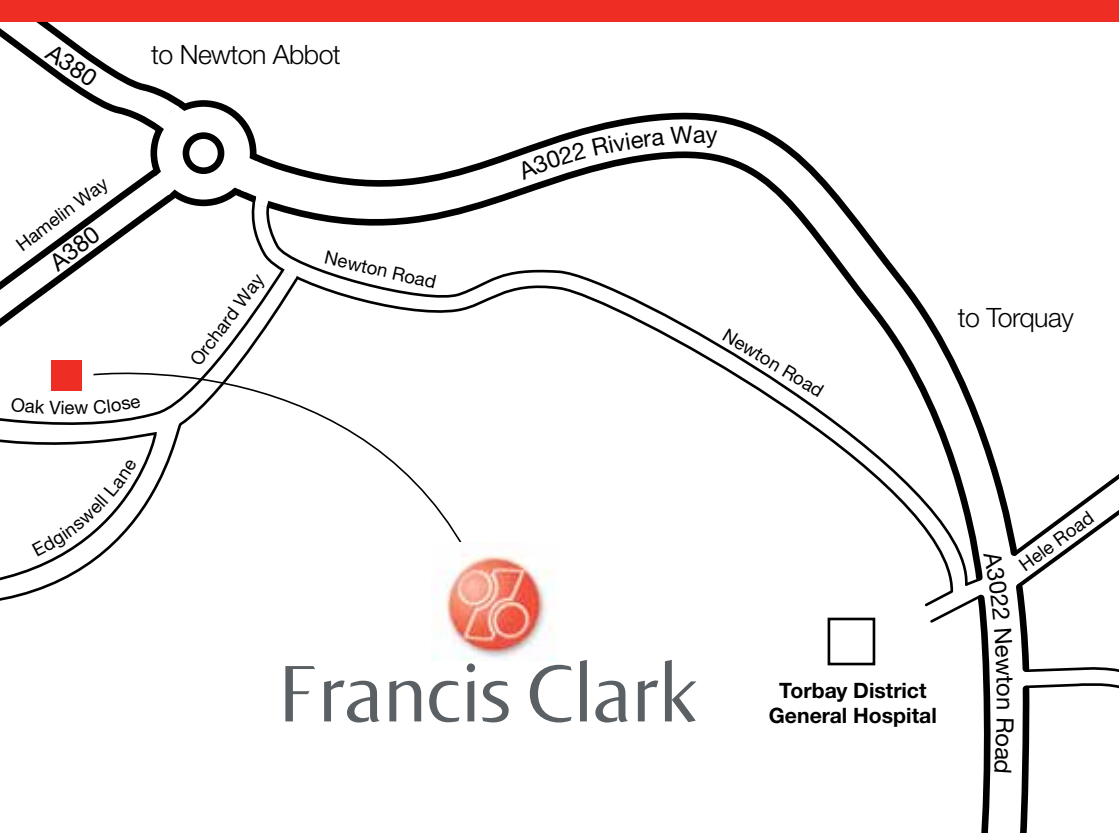

Inspired new location

We are pleased to announce we are moving to our new Edginswell office.

From 4th May 2010 our new contact details are:

Francis Clark LLP Sigma House, Oak View Close,
Edginswell Park, Torquay TQ2 7FF

t 01803 320100 **f** 01803 320101

Best General
Tax Practice

Francis Clark. **Inspired**

Francis Clark

Directions

From Newton Abbot

Take the main A380 Torquay Road from the Penn Inn roundabout, follow this road until you come to the roundabout at the bottom of Hamelin Way, go straight across at the roundabout onto the A3022 Riviera Way, after 300 yards take the first right at the traffic light along the Newton Road towards the main Torbay Hospital, after 100 yards along the Newton Road turn right into Orchard Way. Follow Orchard Way into the Business Park and on the left you will see Sigma House.

From Torquay

Follow the A3022 Newton Road from Torquay to Newton Abbot, continue along the A3022, this road will change into Riviera Way. Carry on along Riviera Way past the Willows development on the right and through the traffic lights. At the next set of traffic lights turn left back into Newton Road, after 100 yards along the Newton Road turn right into Orchard Way. Follow Orchard Way into the Business Park and on the left you will see Sigma House.